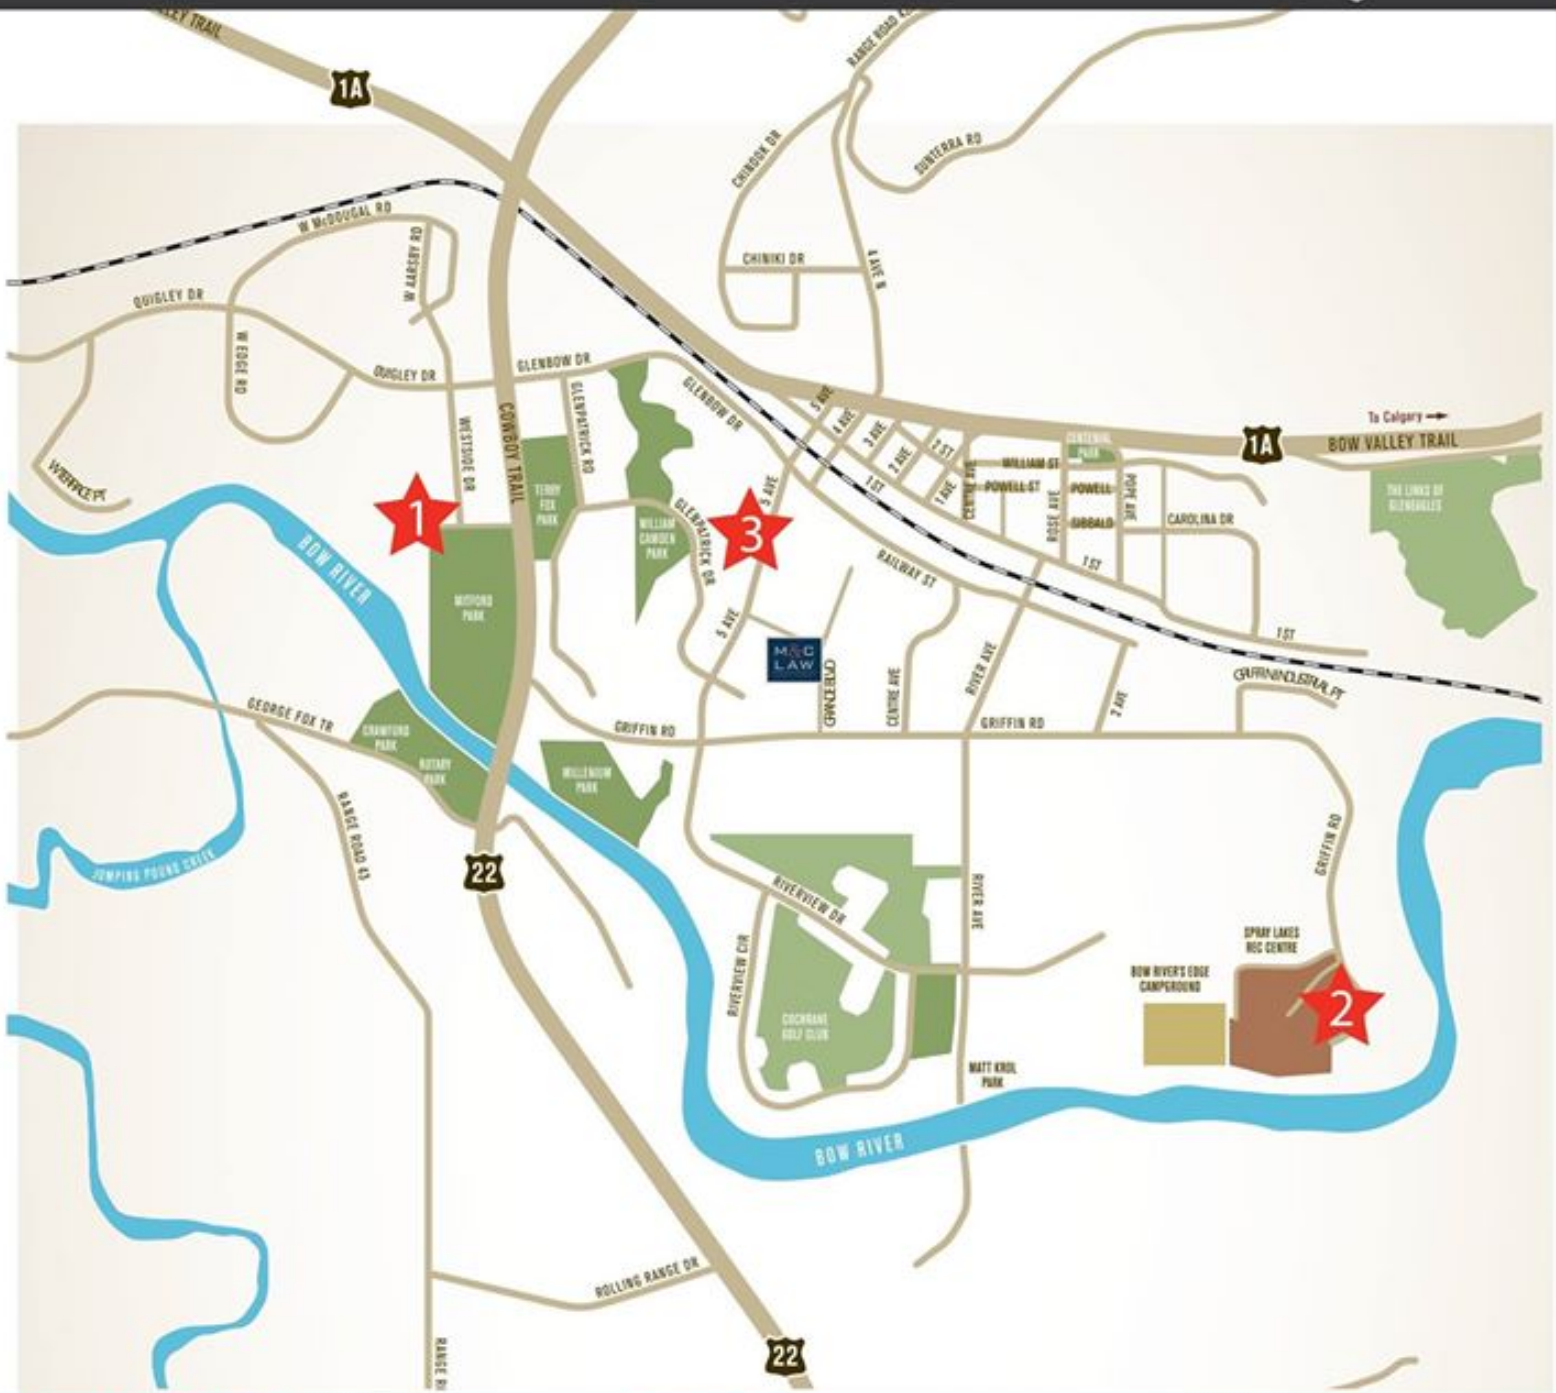

# Kimmett Cup 12 Map

## January 31 - February 2nd

### Hockey Game Venues

**1** Mitford Pond  
201 West Rock Rd  
Beer Gardens:  
Fri: 5:30-9pm  
Sat: 10am-5pm

**2** Spray Lake Sawmills Arena  
(Totem #2)  
800 Griffin Road East

### Banquet Venue

**3** Lions Events Centre  
109 5th Avenue  
Banquet: 5pm to 11pm  
Happy Hour: 12pm to 4pm  
Live Music: 1pm to 4pm

Mabbott and Co.  
201 Grande Blvd #5

Title Sponsor

Thanks to participating businesses and sponsors!